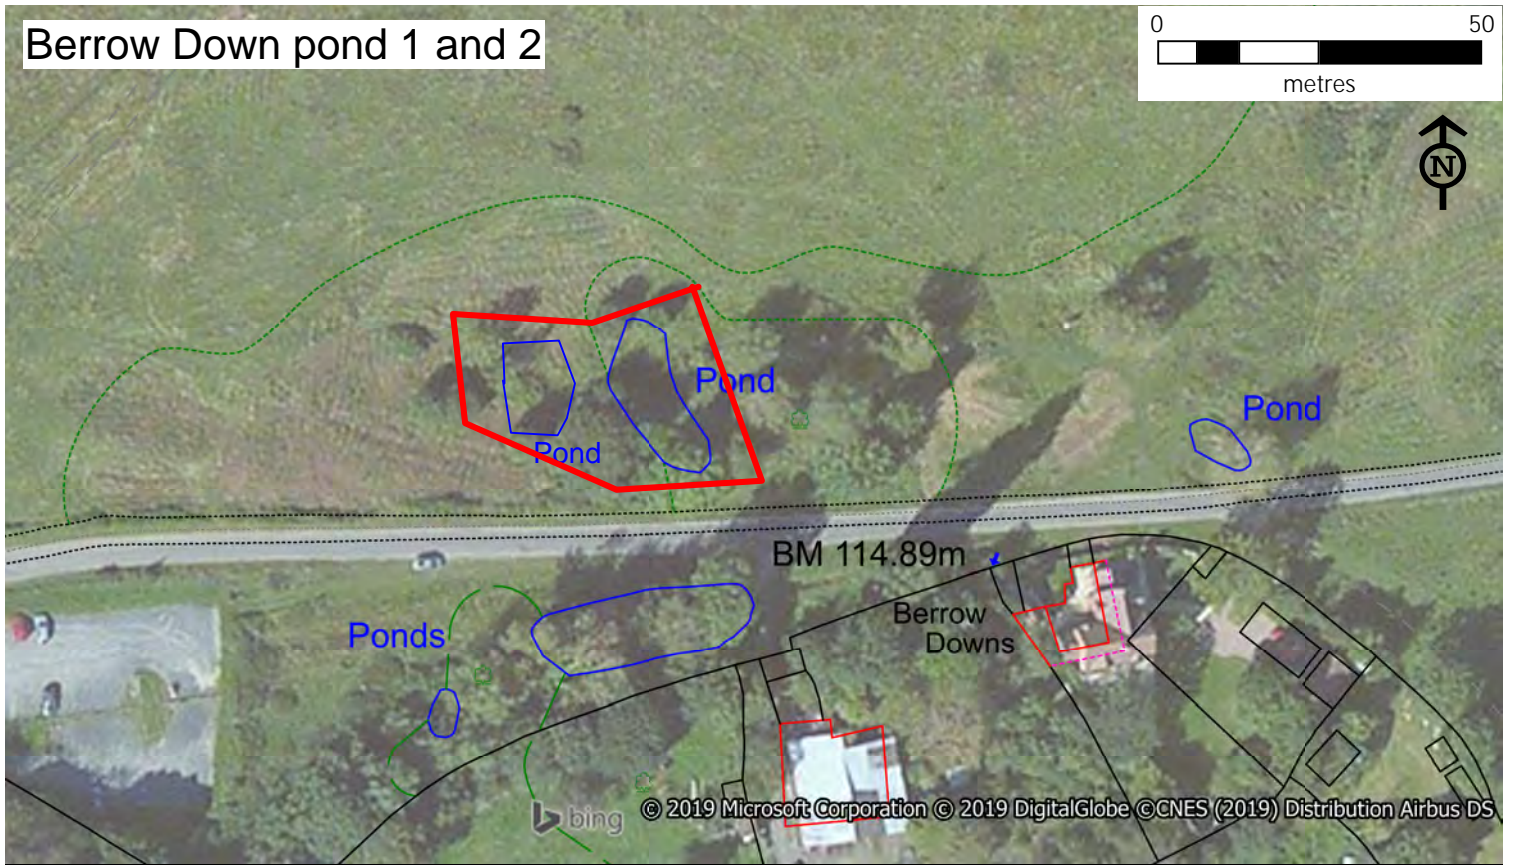

Berrow Down pond 2
 (disused)

Berrow Down pond 3

Berrow Down pond 1

Morton Green pond

Map of conservation work on Castlemorton Common
 Ponds to be fenced for the eradication of *Crassula helmsii*

(c) Crown copyright and database rights. Ordnance Survey licence number 100031850, 2019

Berrow Down pond 1 and 2

— Approximate fencing location - 130 metres

Berrow Down pond 3

— Approximate fencing location - 60 metres

Morton Green pond

— Approximate fencing location - 90 metres