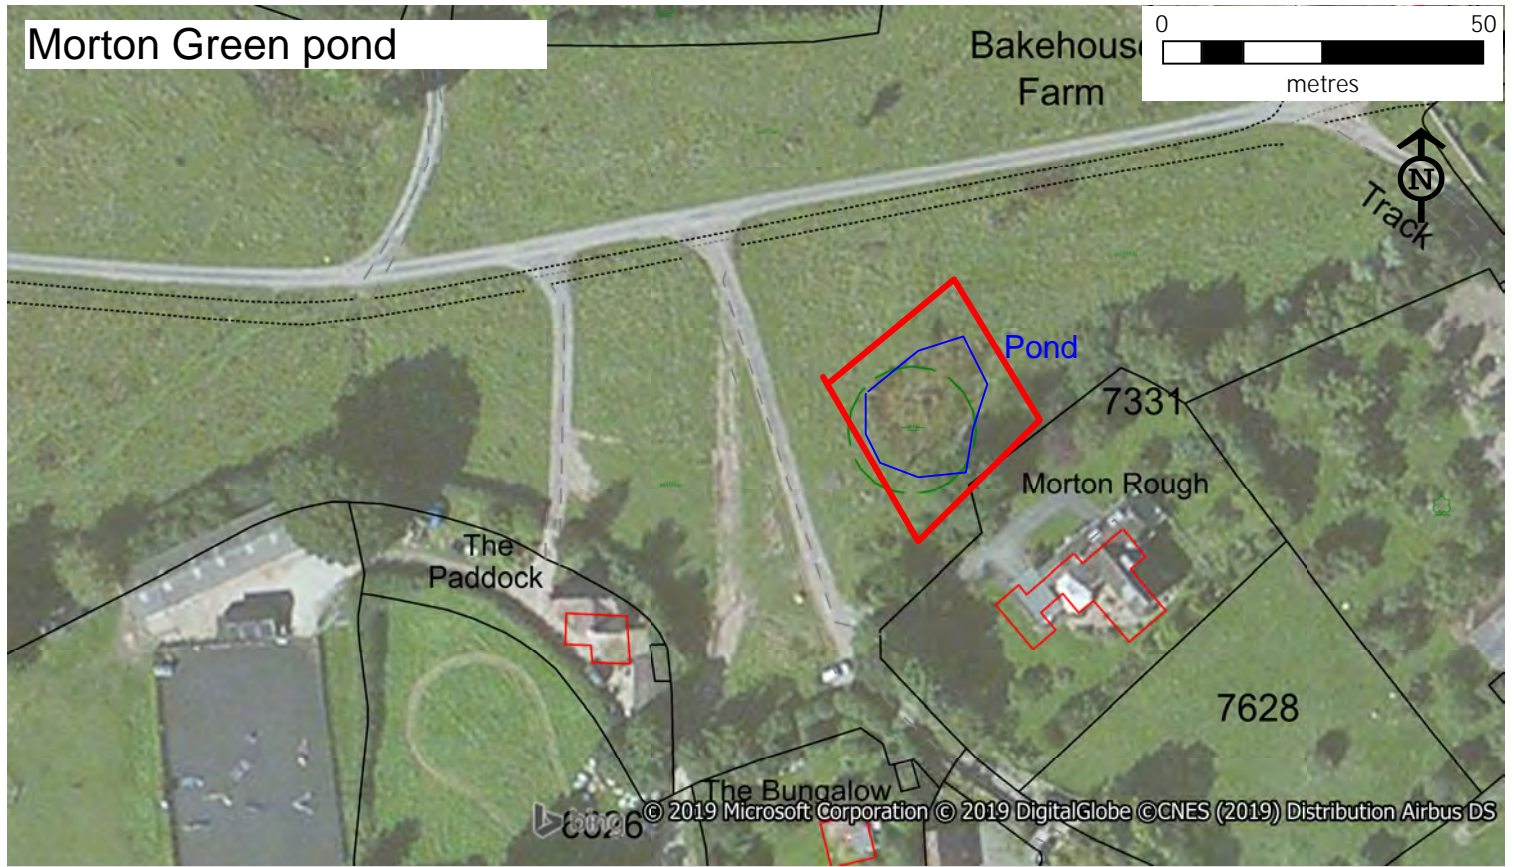

Berrow Down pond 2
 (disused)

Berrow Down pond 3

Berrow Down pond 1

Morton Green pond

Map of conservation work on Castlemorton Common
 Ponds to be fenced for the eradication of *Crassula helmsii*

(c) Crown copyright and database rights. Ordnance Survey licence number 100031850, 2019

Berrow Down pond 1 and 2

— Approximate fencing location - 130 metres

Berrow Down pond 3

— Approximate fencing location - 60 metres

Morton Green pond

— Approximate fencing location - 90 metres